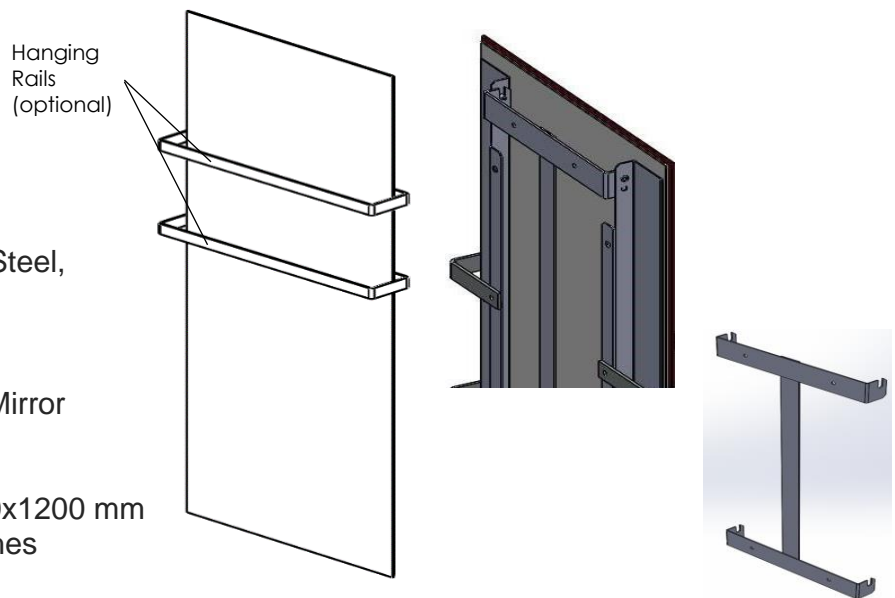

#### CHOICE OF DIMENSIONS

MEDIUM : 400x1200, 400x1800, 600x1200 mm  
16x48, 16x72, 24x48 inches

HIGH : 600x1800 mm  
24x72 inches

CJ² Innov products are made from a film composed of an aluminium alloy that is self-regulating in temperature.